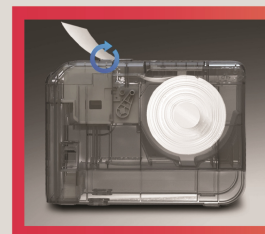

## ES301

Smart Paper Roll Design

Fast Printing

Auto Paper Cutter

Wide Printing Capability

Audio and Visual Alarm Reminder

Automatic Paper Cutting Function

Lightning Fast Printing at 300mm/s