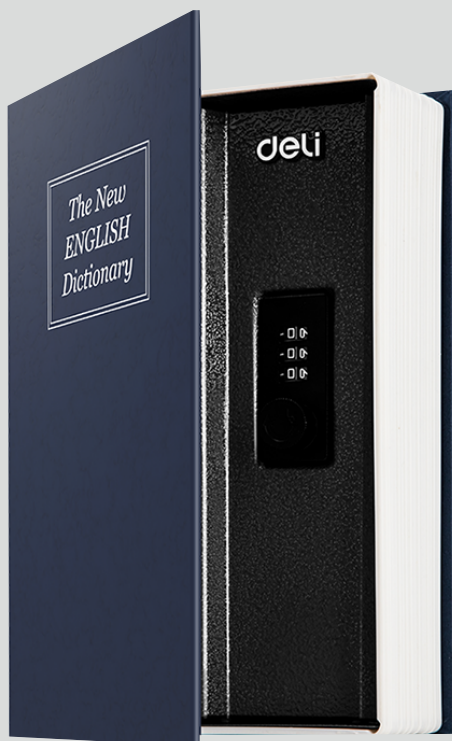

deli

BOOK SAFE BOX

ET647

Security

Compact Portable

Multi Functional Use

Book-like Design

Alloy Steel

Two Unlocking Methods

Two Unlocking Methods

Large Storage Capacity

High-Strength Steel Plate Inner Core

Easy to Conceal

Protecting Your Property Security

Storage Without Unlocking

MODEL	BOOK SAFE BOX ET647
Size	H240 x W155 x D55
Lock Type	Digital Dial Combination
Material	Alloy Steel Plate
Color	Blue
Steel Thickness Door/Body	2.5mm/0.8mm
Net Weight	0.74 kg