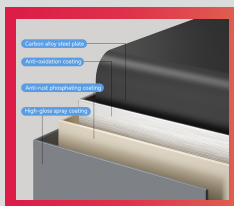

deli

BOOK SAFE BOX

ET647

Security

Compact Portable

Multi Functional Use

Book-like Design

Alloy Steel

Two Unlocking Methods

Two Unlocking Methods

Large Storage Capacity

High-Strength Steel Plate Inner Core

Easy to Conceal

Protecting Your Property Security

Storage Without Unlocking

MODEL	BOOK SAFE BOX ET647
Size	H240 x W155 x D55
Lock Type	Digital Dial Combination
Material	Alloy Steel Plate
Color	Blue
Steel Thickness Door/Body	2.5mm/0.8mm
Net Weight	0.74 kg